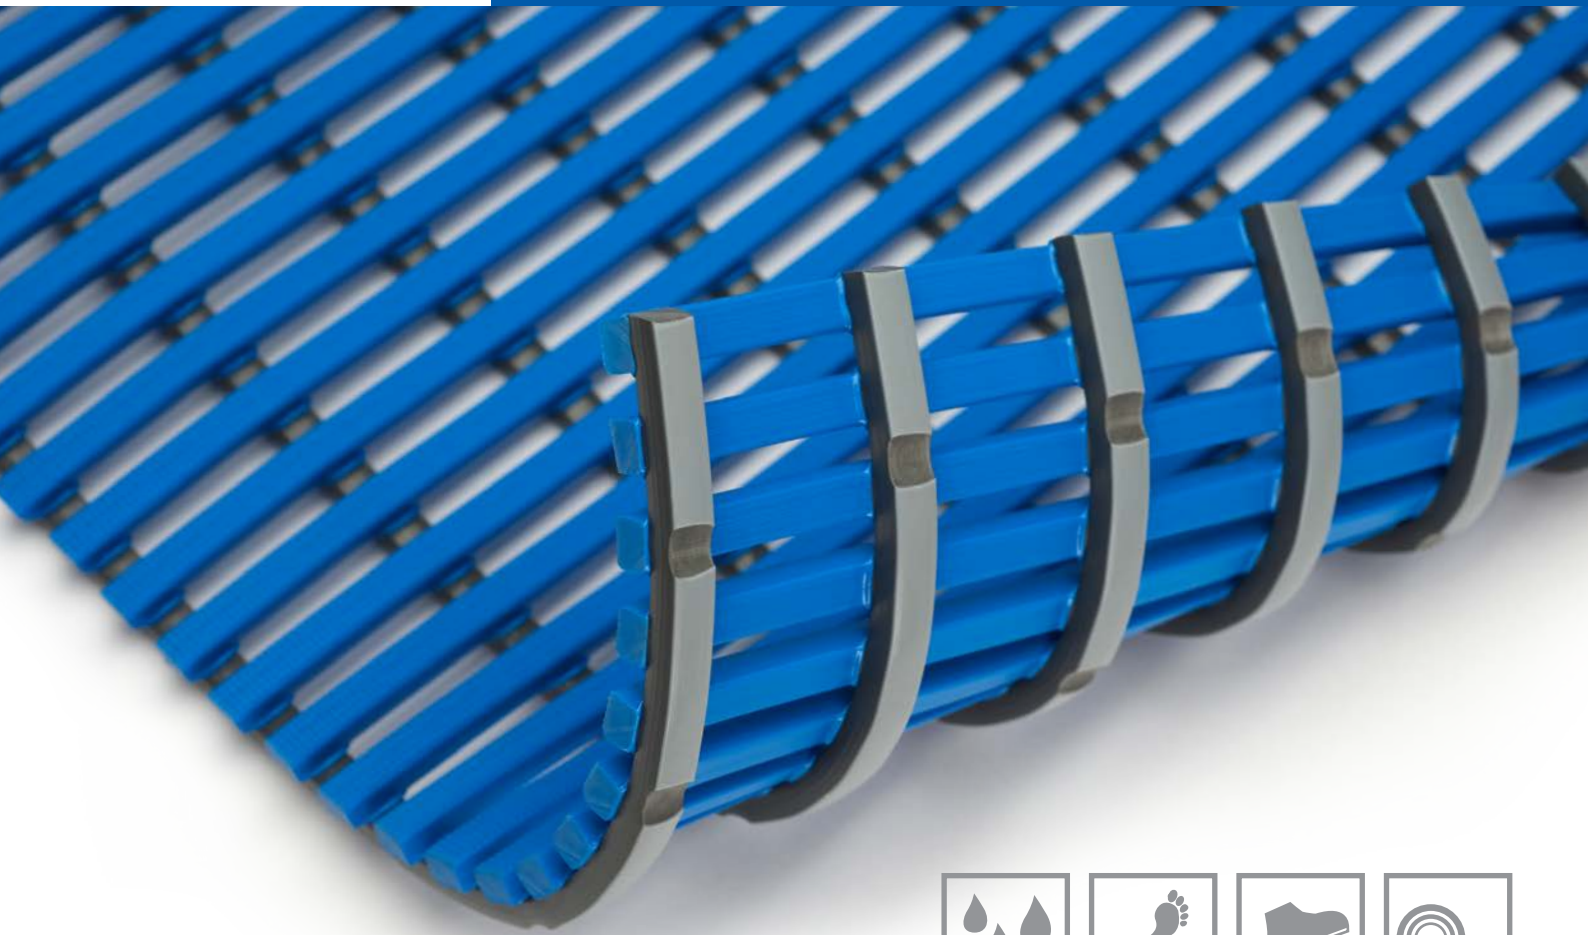

EHA – WET ROOM MATS

ANTI-SKID BACK PROFILES KEEP THE MAT SAFELY ON THE FLOOR

PROPERTIES

EHA – Wet room mats are hygienic, slip resistant, and fungicidal.

AREAS OF USE

Swimming pools and therapeutic baths, changing and locker rooms, saunas, health resort facilities, hospitals etc.

The mats allow water to drain on all sides and additionally are provided with a special anti-skid back profile which warrants optimum floor contact.

TECHNICAL DATA

Material	Soft PVC
Available width	40 to 120 cm
Total height	14.0 mm
Width of top profile	8.6 mm
Gap width	7.0 mm
Weight	appr. 6.8 kg/m ²
Temperature resistance	-5°C to + 60°C
Slip resistance	Classification C to DIN 51097

ARTICLE NUMBERS

Color	40 cm	50 cm	60 cm	80 cm	100 cm	120 cm
black	93005	93004	93003	93002	93001	93009
green	93205	93204	93203	93202	93201	93209
mint green	93255	93254	93253	93252	93251	93259
brown	93305	93304	93303	93302	93301	93309
blue	93405	93404	93403	93402	93401	93409
red	93505	93504	93503	93502	93501	93509
ivory	93605	93604	93603	93602	93601	93609
grey	93705	93704	93703	93702	93701	93709
white	93805	93804	93803	93802	93801	93809
yellow	93905	93904	93903	93902	93901	93909