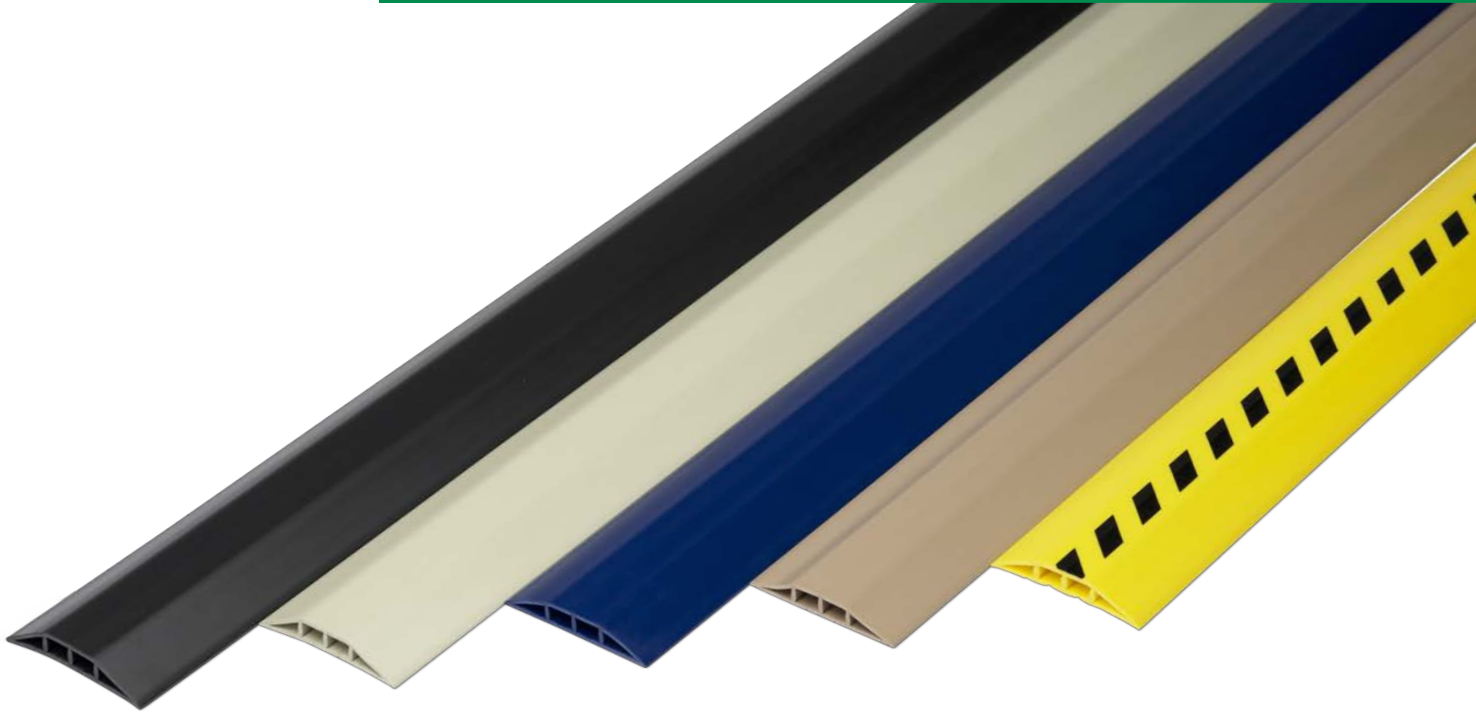

EHA – PLASTIC CABLE PROTECTORS

RESOLVE THE CABLE TANGLES PROBLEM

PROPERTIES

For laying cables easily, quickly, and safety.

AREAS OF USE

Sales areas and offices, warehouses and workshops, trade fairs, events etc.

COLORS

black

grey

blue

beige

black/yellow
safety strips

TOPLOADER

black

grey

blue

yellow

EHA – PLASTIC CABLE PROTECTORS

EHA – Cable protectors of plastic help you keep your cables orderly and tidy in an easy and safe manner. The cables are mounted **from below** without having to remove plugs (articles 40, 41).

Available sets:

1.5- or 3-m cable routing profile with a roll of double-sided adhesive tape

ARTICLE 40

Color	1.5 m set	3 m set
black	40020	40000
blue	40420	40400
beige	40620	40600
grey	40720	40700
yellow/ black	40902	40901